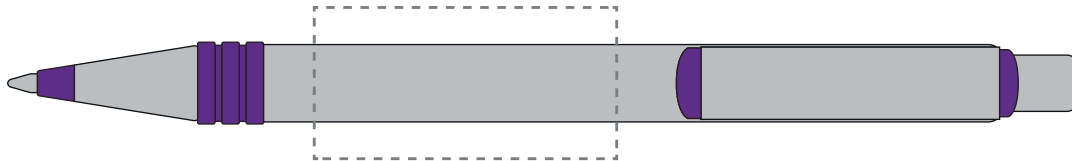

Your Ref:	Quantity:	Product Code: TPC841001
Our Ref:	Version: 1	Product Colour: PURPLE

PRINTING CONCERNS:

We stock this item in the following colours

**PANTONE REFERENCE(S)**

- Colour 1
- Colour 2
- Colour 3
- Colour 4

ARTWORK SCALE 100%

ARTWORK SCALE 100%

Front Print Area:
40mm x 20mm

Product Image for visualisation
- colours may vary

The dashed line is to demonstrate print area and will not appear on your printed item